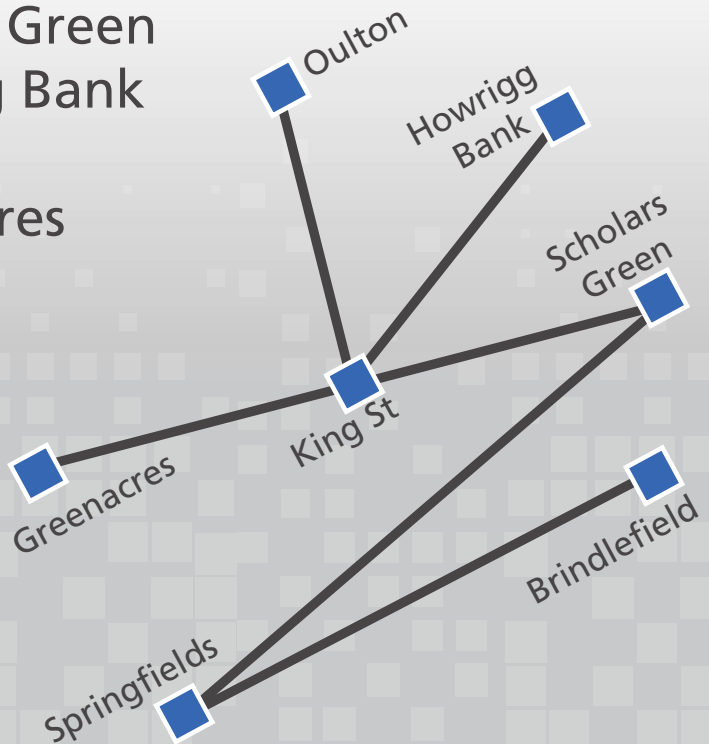

reays

City Hopper Buses

- Springfields
- Scholars Green
- Howrigg Bank
- Oulton
- Greenacres

For all your enquiries please call:

016973 49999

www.reays.co.uk

Monday - Friday Only					
Lidl	-	09:57	10:57	12:57	13:57
King St	-	09:58	10:58	12:58	13:58
Scholars Green	09:03	10:03	11:03	13:03	14:03
Brindlefield	09:07	10:07	11:07	13:07	14:07
Highmoor Park	09:09	10:09	11:09	13:09	14:09
Brackenlands	09:11	10:11	11:11	13:11	14:11
Springfields	09:14	10:14	11:14	13:14	14:14
King St	09:18	10:18	11:18	13:18	14:18
King St	09:19	10:19	11:19	13:19	14:19
Howrigg Bank	09:21	10:21	11:21	13:21	14:21
King St	09:23	10:23	11:23	13:23	14:23
King St	09:24	10:24	11:24	13:24	-
Railway Station	09:25	10:25	11:25	13:25	-
Hospital	09:28	10:28	11:28	13:28	-
Cross Lane	09:30	10:30	11:30	13:30	-
Oulton	09:32	10:32	11:32	13:32	-
Oulton, West End Cl	09:33	10:33	11:33	13:33	-
Oulton	09:34	10:34	11:34	13:34	-
Cross Lane	09:36	10:36	11:36	13:36	-
Hospital	09:38	10:38	11:38	13:38	-
Railway Station	09:41	10:41	11:41	13:41	-
King St	09:42	10:42	11:42	13:42	-
Lidl	09:43	10:43	11:43	13:43	-
Lidl	09:43	10:43	11:43	13:43	14:23
King St	09:44	10:44	11:44	13:44	14:24
Park Rd	09:46	10:46	11:46	13:46	14:26
Burnside	09:47	10:47	11:47	13:47	14:27
Greenacres Shop	09:49	10:49	11:49	13:49	14:29
Meadow Rd	09:50	10:50	11:50	13:50	14:30
Greenacres/West Road	09:52	10:52	11:52	13:52	14:32
King St	09:54	10:54	-	13:54	14:34
Lidl	09:55	10:55	-	13:55	-
Surgery	-	-	11:55	-	-
Syke Road	-	-	12:05	-	-