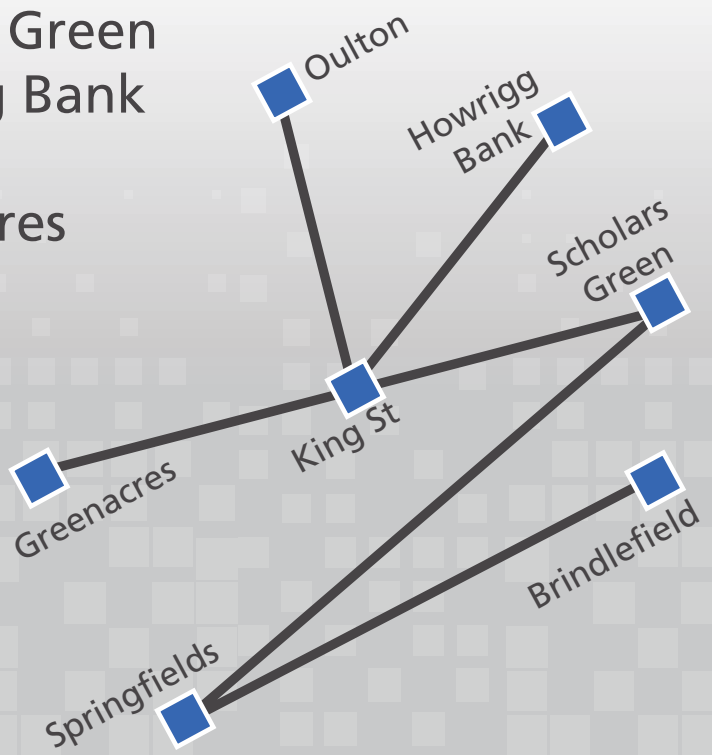

reays

City Hopper Buses

- Springfields
- Scholars Green
- Howrigg Bank
- Oulton
- Greenacres

For all your enquiries call our travel centre

01228 267267

www.reays.co.uk

Monday - Friday Only					
Lidl	-	09:57	10:57	12:57	13:57
King St	-	09:58	10:58	12:58	13:58
Scholars Green	09:03	10:03	11:03	13:03	14:03
Brindlefield	09:07	10:07	11:07	13:07	14:07
Highmoor Park	09:09	10:09	11:09	13:09	14:09
Brackenlands	09:11	10:11	11:11	13:11	14:11
Springfields	09:14	10:14	11:14	13:14	14:14
King St	09:18	10:18	11:18	13:18	14:18
King St	09:19	10:19	11:19	13:19	14:19
Howrigg Bank	09:21	10:21	11:21	13:21	14:21
King St	09:23	10:23	11:23	13:23	14:23
King St	09:24	10:24	11:24	13:24	-
Railway Station	09:25	10:25	11:25	13:25	-
Hospital	09:28	10:28	11:28	13:28	-
Cross Lane	09:30	10:30	11:30	13:30	-
Oulton	09:32	10:32	11:32	13:32	-
Oulton, West End Cl	09:33	10:33	11:33	13:33	-
Oulton	09:34	10:34	11:34	13:34	-
Cross Lane	09:36	10:36	11:36	13:36	-
Hospital	09:38	10:38	11:38	13:38	-
Railway Station	09:41	10:41	11:41	13:41	-
King St	09:42	10:42	11:42	13:42	-
Lidl	09:43	10:43	11:43	13:43	-
Lidl	09:43	10:43	11:43	13:43	14:23
King St	09:44	10:44	11:44	13:44	14:24
Park Rd	09:46	10:46	11:46	13:46	14:26
Burnside	09:47	10:47	11:47	13:47	14:27
Greenacres Shop	09:49	10:49	11:49	13:49	14:29
Meadow Rd	09:50	10:50	11:50	13:50	14:30
Greenacres/West Road	09:52	10:52	11:52	13:52	14:32
King St	09:54	10:54	-	13:54	14:34
Lidl	09:55	10:55	-	13:55	-
Surgery	-	-	11:55	-	-
Syke Road	-	-	12:05	-	-